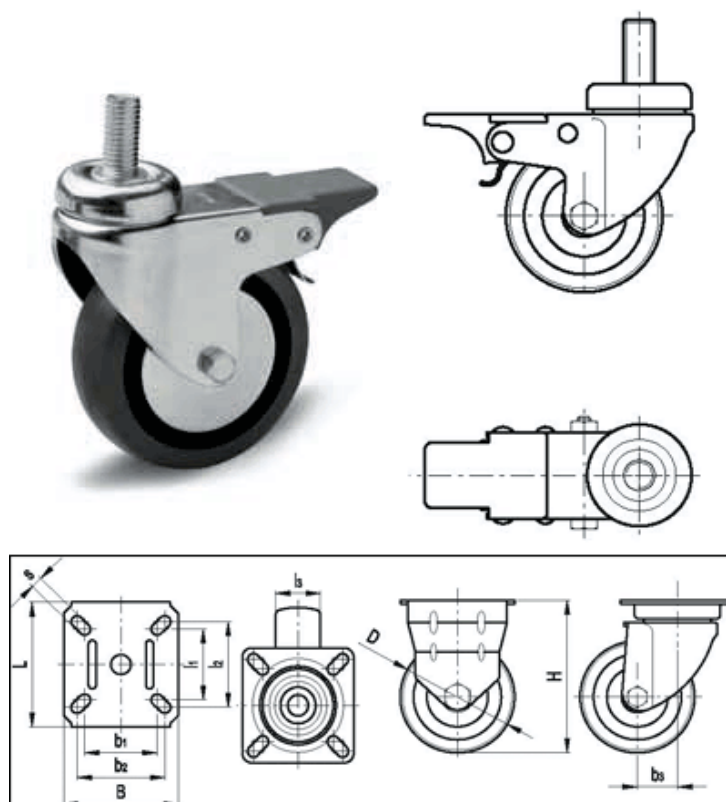

Data Sheet

Article number: 2314452196

Description: E+G rubber wheel 452196
RE.C7-040-CBF Turning plate with brake

Measures

B	=	H	= 59
b3	= 24	L	=
Code	= 452196	l3	= 18
d	= M8	p	= 15
D	= 40	R	= 78
d1	= 35	s	=
Dynamic load (N)	= 300	Type	= RE.C7-040-CBF
g	= 180		